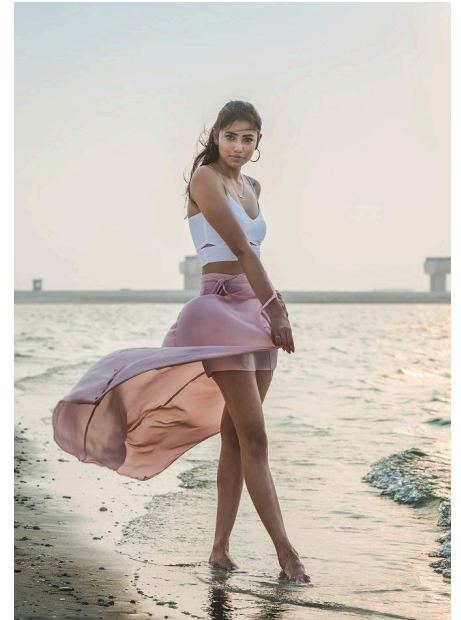

EMODELS

SINCE 2010

Amrita S

EMODELS

SINCE 2010

Fortune Executive - office 2101 Cluster T - Jumeirah Lake Towers - Dubai - UAE

height 170cm | 5'7" bust 80cm | 31.5" waist 69cm | 27" hips 80cm | 31.5" eyes color Brown hair color Black