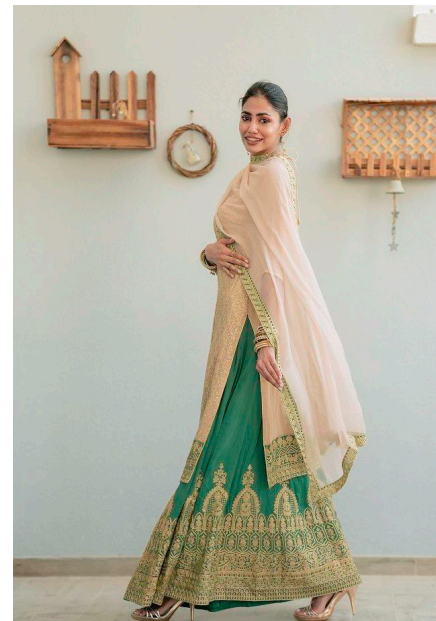

EMODELS

SINCE 2010

Amrita S

EMODELS

SINCE 2010

Fortune Executive - office 2101 Cluster T - Jumeirah Lake Towers - Dubai - UAE

height 170cm | 5'7" bust 80cm | 31.5" waist 69cm | 27" hips 80cm | 31.5" eyes color Brown hair color Black