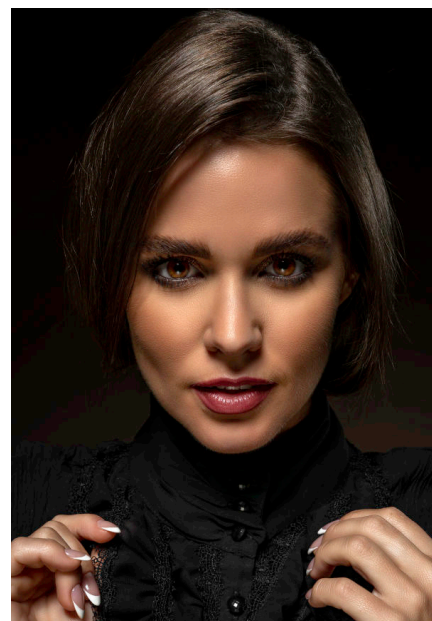

EMODELS

SINCE 2010

Anita K

EMODELS

SINCE 2010

Fortune Executive - office 2101 Cluster T - Jumeirah Lake Towers - Dubai - UAE

height 162cm | 5'4" bust 81cm | 32" waist 65cm | 25.5" hips 85cm | 33.5"
eyes color Hazel hair color Brown