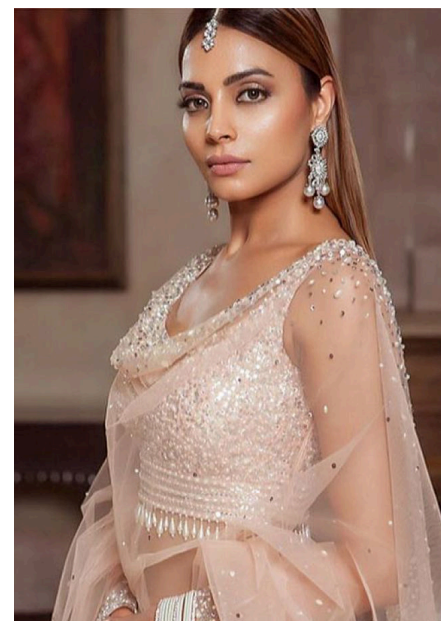

EMODELS

SINCE 2010

Ankita J

EMODELS

SINCE 2010

Fortune Executive - office 2101 Cluster T - Jumeirah Lake Towers - Dubai - UAE

height 173cm | 5'8" bust 78cm | 30.5" waist 67cm | 26.5" hips 92cm | 36"
eyes color Brown hair color Brown