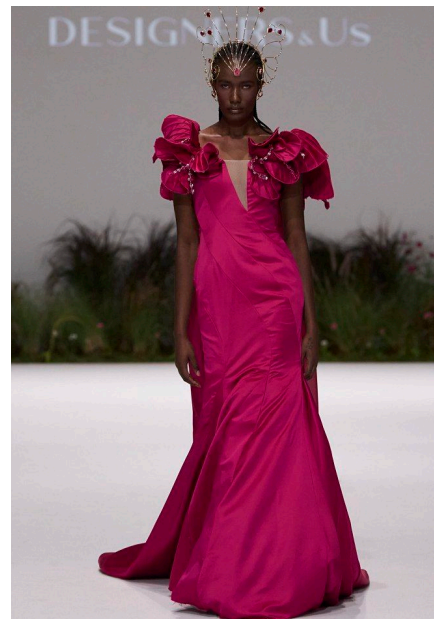

EMODELS

SINCE 2010

Ann K

EMODELS

SINCE 2010

Fortune Executive - office 2101 Cluster T - Jumeirah Lake Towers - Dubai - UAE

height 179cm | 5'10.5" bust 83cm | 32.5" waist 61cm | 24" hips 86cm | 34" eyes color Brown hair color Black