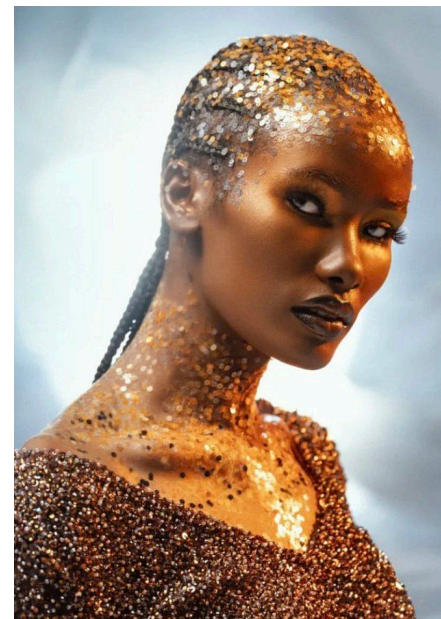

EMODELS

SINCE 2010

Ann K

EMODELS

SINCE 2010

Fortune Executive - office 2101 Cluster T - Jumeirah Lake Towers - Dubai - UAE

height 179cm | 5'10.5" bust 83cm | 32.5" waist 61cm | 24" hips 86cm | 34" eyes color Brown hair color Black