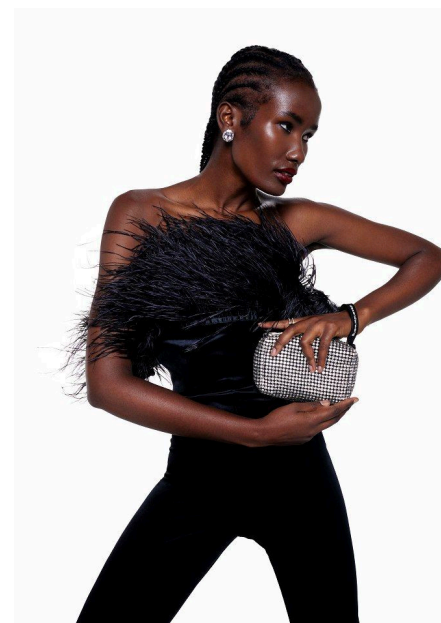

EMODELS

SINCE 2010

Ann K

EMODELS

SINCE 2010

Fortune Executive - office 2101 Cluster T - Jumeirah Lake Towers - Dubai - UAE

height 179cm | 5'10.5" bust 83cm | 32.5" waist 61cm | 24" hips 86cm | 34" eyes color Brown hair color Black