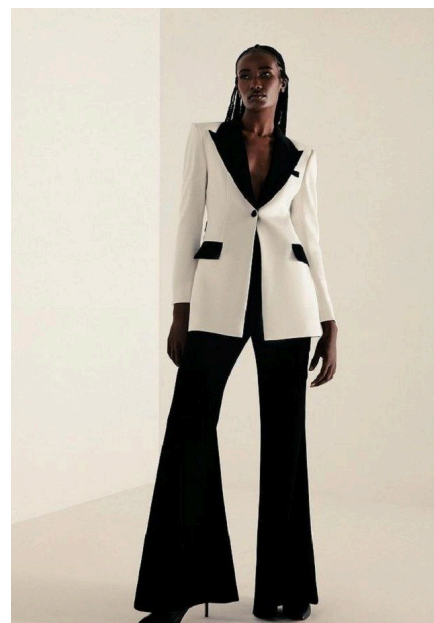

EMODELS

SINCE 2010

Ann K

EMODELS

SINCE 2010

Fortune Executive - office 2101 Cluster T - Jumeirah Lake Towers - Dubai - UAE

height 179cm | 5'10.5" bust 83cm | 32.5" waist 61cm | 24" hips 86cm | 34" eyes color Brown hair color Black