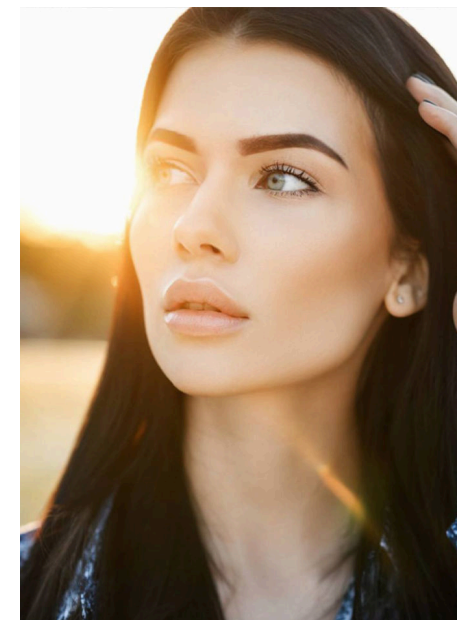

# EMODELS

SINCE 2010

Fortune Executive - office 2101 Cluster T - Jumeirah Lake Towers - Dubai - UAE

height 168cm | 5'6" waist 77cm | 30.5" hips 84cm | 33" eyes color Blue  
hair color Black