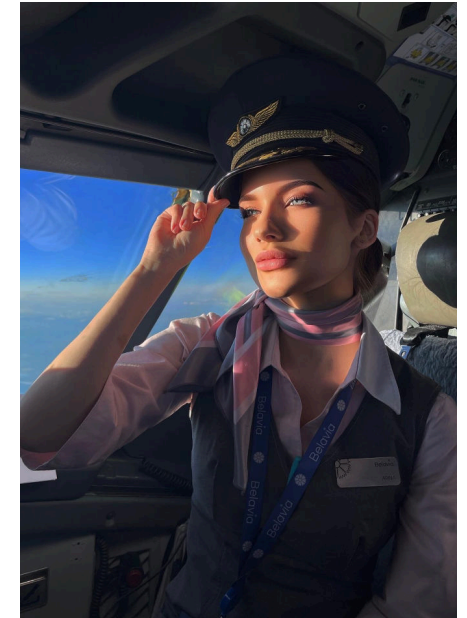

# EMODELS

SINCE 2010

Fortune Executive - office 2101 Cluster T - Jumeirah Lake Towers - Dubai - UAE

height 168cm | 5'6" waist 77cm | 30.5" hips 84cm | 33" eyes color Blue  
hair color Black