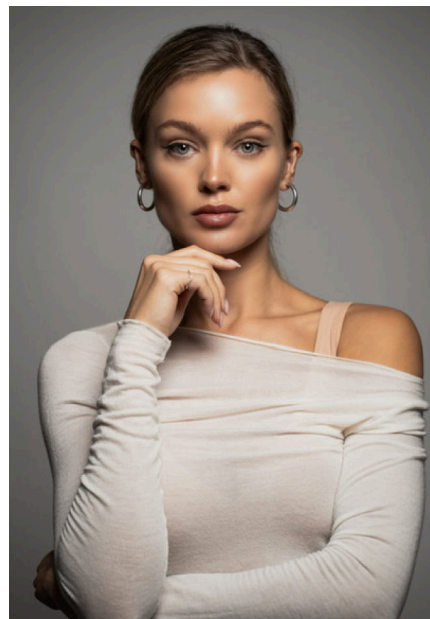

# EMODELS

SINCE 2010

Fortune Executive - office 2101 Cluster T - Jumeirah Lake Towers - Dubai - UAE

height 171cm | 5'7.5" bust 82cm | 32.5" waist 62cm | 24.5" hips 88cm | 34.5" eyes color Blue/Green hair color Blonde