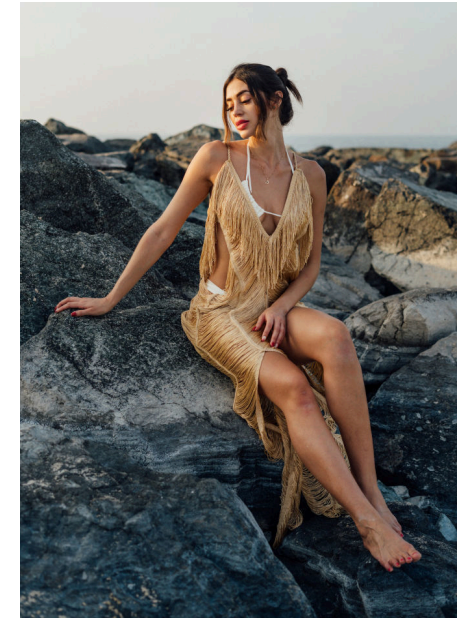

EMODELS

SINCE 2010

Dani F

EMODELS

SINCE 2010

Fortune Executive - office 2101 Cluster T - Jumeirah Lake Towers - Dubai - UAE

height170cm | 5'7" bust77cm | 30.5" waist59cm | 23" hips92cm | 36"
eyes colorHazel hair colorBrown