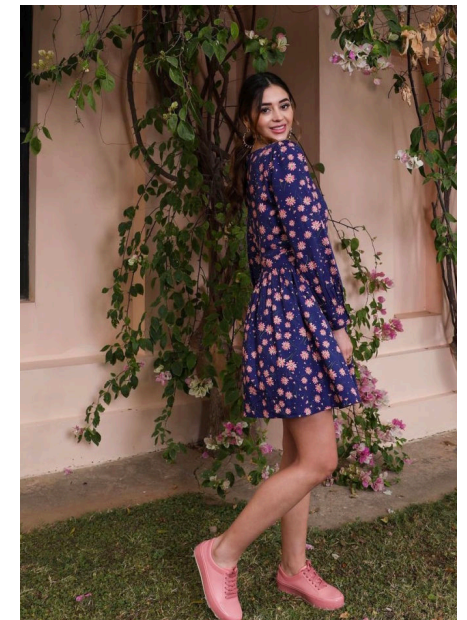

EMODELS

SINCE 2010

Dani F

EMODELS

SINCE 2010

Fortune Executive - office 2101 Cluster T - Jumeirah Lake Towers - Dubai - UAE

height170cm | 5'7" bust77cm | 30.5" waist59cm | 23" hips92cm | 36"
eyes colorHazel hair colorBrown