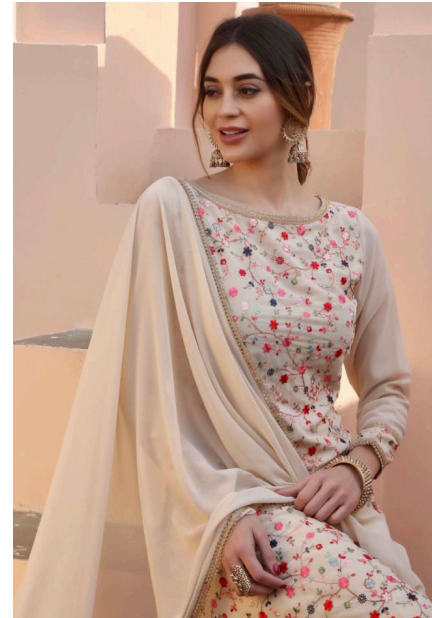

EMODELS

SINCE 2010

Dani F

EMODELS

SINCE 2010

Fortune Executive - office 2101 Cluster T - Jumeirah Lake Towers - Dubai - UAE

height170cm | 5'7" bust77cm | 30.5" waist59cm | 23" hips92cm | 36"
eyes colorHazel hair colorBrown