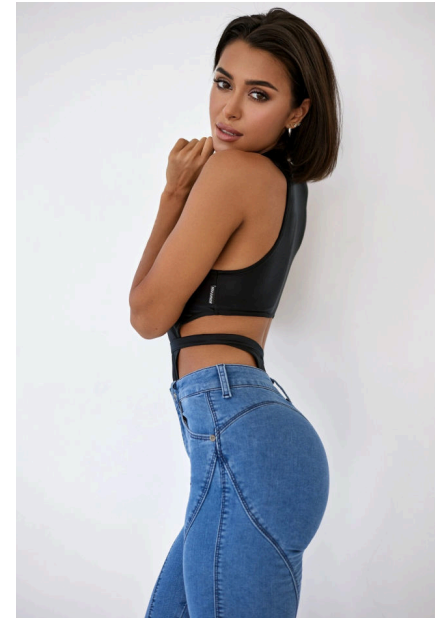

EMODELS

SINCE 2010

Diana F

EMODELS

SINCE 2010

Fortune Executive - office 2101 Cluster T - Jumeirah Lake Towers - Dubai - UAE

height 167cm | 5'5.5" bust 78cm | 30.5" waist 68cm | 27" hips 87cm | 34.5" eyes color Brown hair color Brown