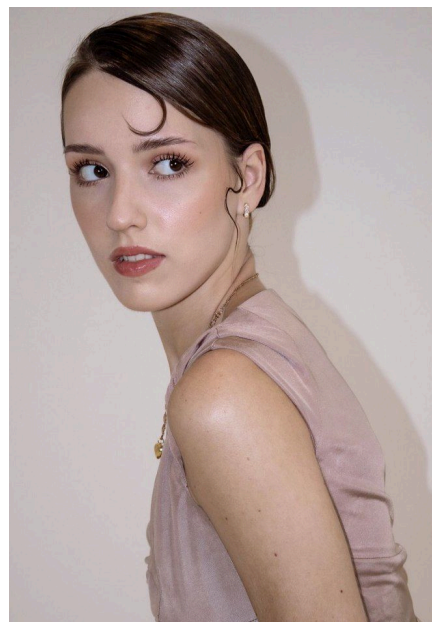

EMODELS

SINCE 2010

Elisabeth A

EMODELS

SINCE 2010

Fortune Executive - office 2101 Cluster T - Jumeirah Lake Towers - Dubai - UAE

height180cm | 5'11" eyes colorBrown hair colorBrown