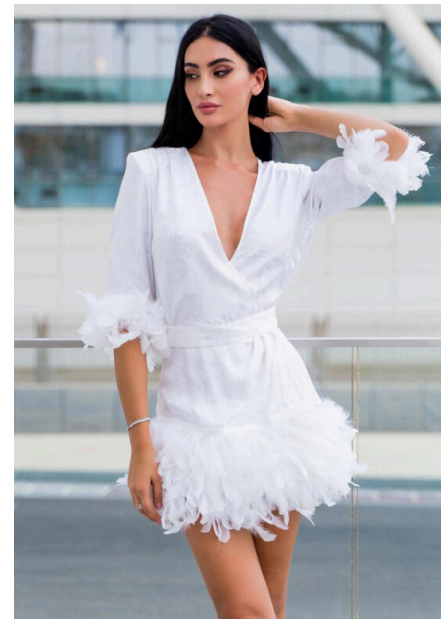

EMODELS

SINCE 2010

Bahar K

EMODELS

SINCE 2010

Fortune Executive - office 2101 Cluster T - Jumeirah Lake Towers - Dubai - UAE

height 177cm | 5'9.5" bust 85cm | 33.5" waist 60cm | 23.5" hips 90cm | 35.5" eyes color Brown hair color Black