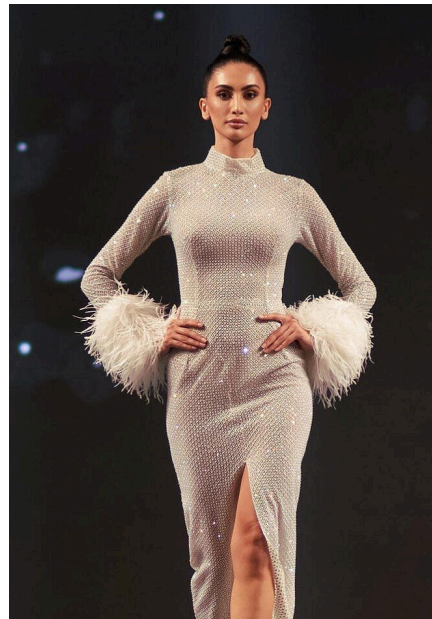

EMODELS

SINCE 2010

Bahar K

EMODELS

SINCE 2010

Fortune Executive - office 2101 Cluster T - Jumeirah Lake Towers - Dubai - UAE

height 177cm | 5'9.5" bust 85cm | 33.5" waist 60cm | 23.5" hips 90cm | 35.5" eyes color Brown hair color Black