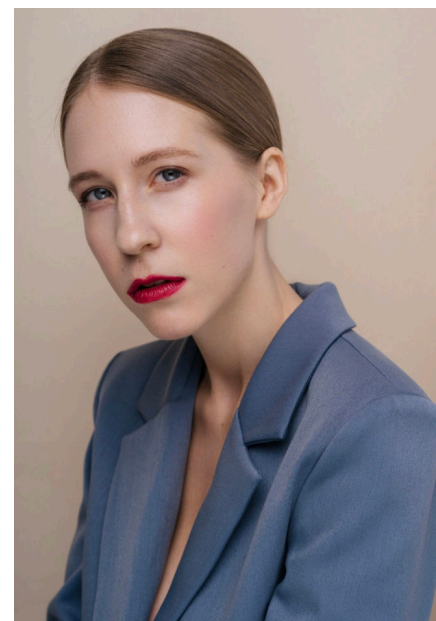

# EMODELS

SINCE 2010

Elizaveta S

# EMODELS

SINCE 2010

Fortune Executive - office 2101 Cluster T - Jumeirah Lake Towers - Dubai - UAE

height 165cm | 5'5" bust 80cm | 31.5" waist 62cm | 24.5" hips 86cm | 34"  
eyes color Blue/Grey hair color Blonde