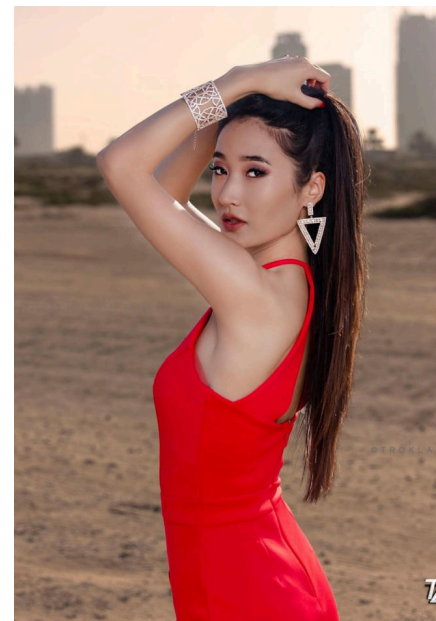

EMODELS

SINCE 2010

Elnura A

EMODELS

SINCE 2010

Fortune Executive - office 2101 Cluster T - Jumeirah Lake Towers - Dubai - UAE

height 165cm | 5'5" bust 84cm | 33" waist 60cm | 23.5" hips 85cm | 33.5" eyes color Brown hair color Black