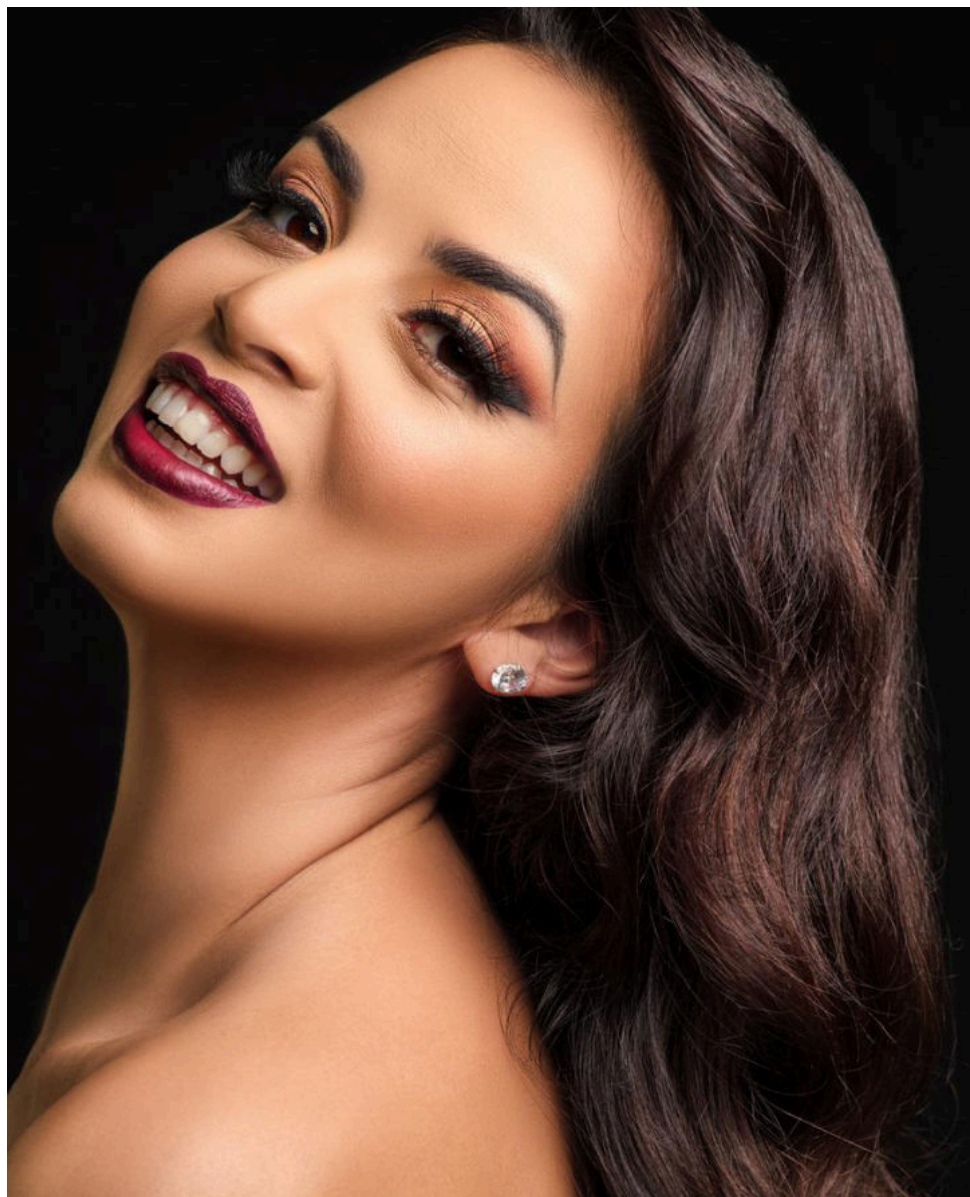

EMODELS

SINCE 2010

Elvan A

EMODELS

SINCE 2010

Fortune Executive - office 2101 Cluster T - Jumeirah Lake Towers - Dubai - UAE

height 168cm | 5'6" bust 85cm | 33.5" waist 64cm | 25" hips 96cm | 38"
eyes color Brown hair color Black