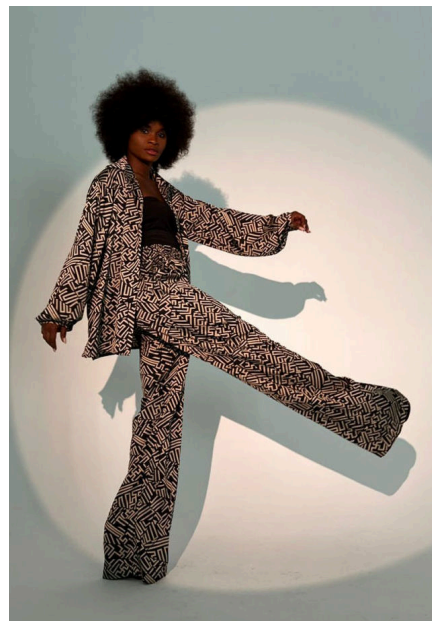

EMODELS

SINCE 2010

Esther E

EMODELS

SINCE 2010

Fortune Executive - office 2101 Cluster T - Jumeirah Lake Towers - Dubai - UAE

height 166cm | 5'5.5" bust 77cm | 30.5" waist 60cm | 23.5" hips 88cm | 34.5" eyes color Brown hair color Black