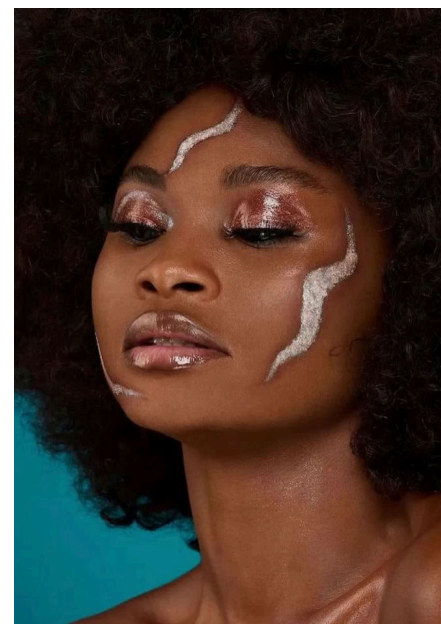

EMODELS

SINCE 2010

Esther E

EMODELS

SINCE 2010

Fortune Executive - office 2101 Cluster T - Jumeirah Lake Towers - Dubai - UAE

height 166cm | 5'5.5" bust 77cm | 30.5" waist 60cm | 23.5" hips 88cm | 34.5" eyes color Brown hair color Black