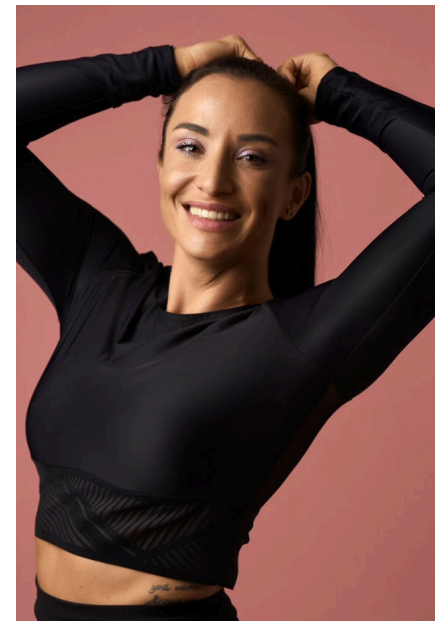

EMODELS

SINCE 2010

Eva D

EMODELS

SINCE 2010

Fortune Executive - office 2101 Cluster T - Jumeirah Lake Towers - Dubai - UAE

height168cm | 5'6" bust94cm | 37" waist74cm | 29" hips92cm | 36"
eyes colorGreen/Brown hair colorBlack