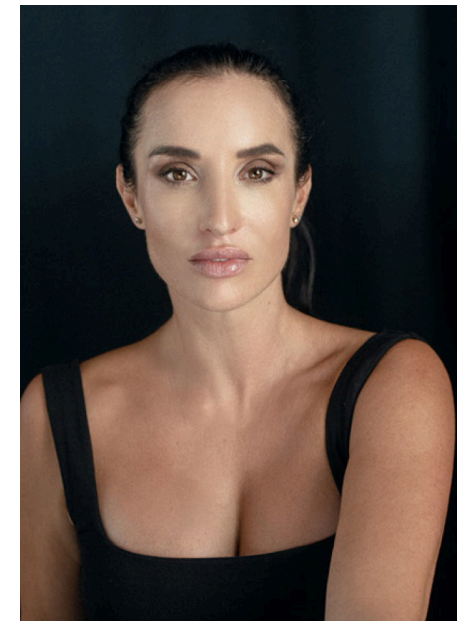

EMODELS

SINCE 2010

Eva D

EMODELS

SINCE 2010

Fortune Executive - office 2101 Cluster T - Jumeirah Lake Towers - Dubai - UAE

height168cm | 5'6" bust94cm | 37" waist74cm | 29" hips92cm | 36"
eyes colorGreen/Brown hair colorBlack