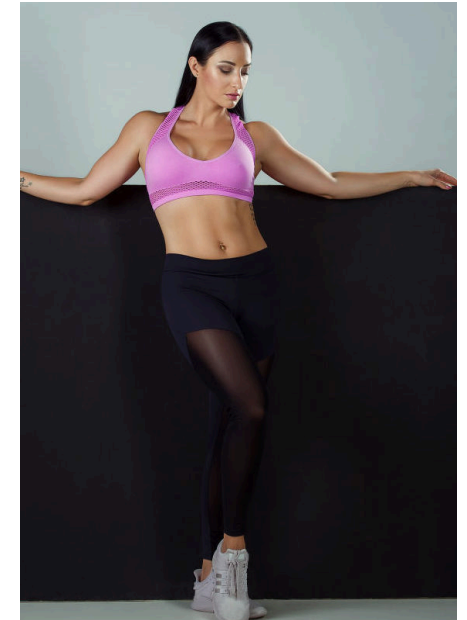

EMODELS

SINCE 2010

Eva D

EMODELS

SINCE 2010

Fortune Executive - office 2101 Cluster T - Jumeirah Lake Towers - Dubai - UAE

height168cm | 5'6" bust94cm | 37" waist74cm | 29" hips92cm | 36"
eyes colorGreen/Brown hair colorBlack