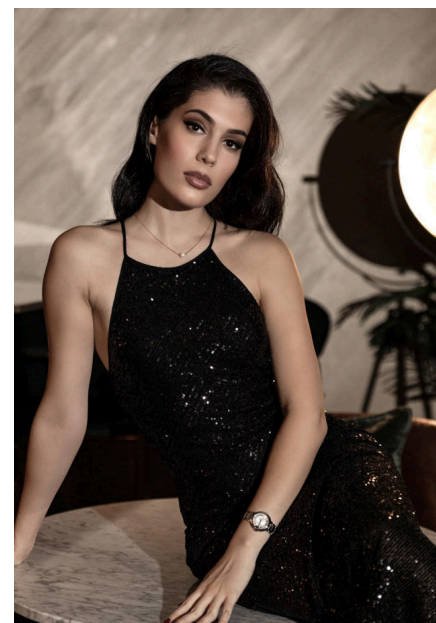

EMODELS

SINCE 2010

Feryal F

EMODELS

SINCE 2010

Fortune Executive - office 2101 Cluster T - Jumeirah Lake Towers - Dubai - UAE

height 171cm | 5'7.5" bust 83cm | 32.5" waist 62cm | 24.5" hips 98cm | 38.5" eyes color Brown hair color Black