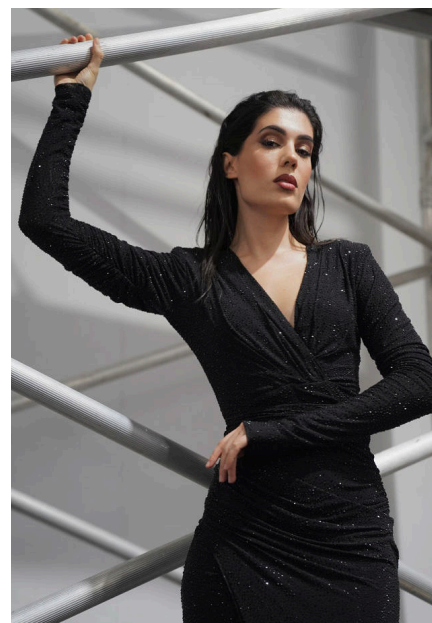

EMODELS

SINCE 2010

Feryal F

EMODELS

SINCE 2010

Fortune Executive - office 2101 Cluster T - Jumeirah Lake Towers - Dubai - UAE

height 171cm | 5'7.5" bust 83cm | 32.5" waist 62cm | 24.5" hips 98cm | 38.5" eyes color Brown hair color Black