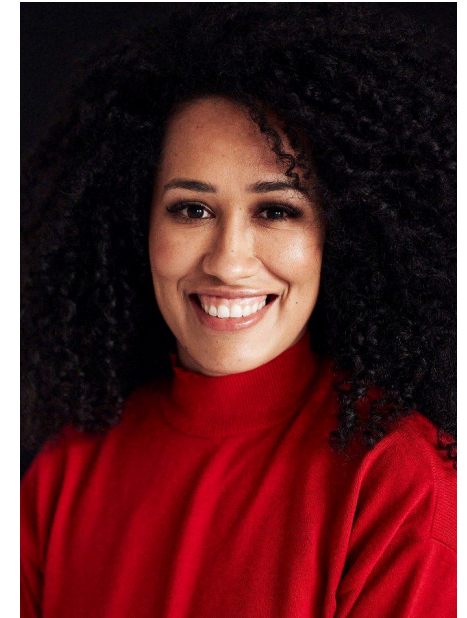

EMODELS

SINCE 2010

Flaviana C

EMODELS

SINCE 2010

Fortune Executive - office 2101 Cluster T - Jumeirah Lake Towers - Dubai - UAE

height 165cm | 5'5" waist 67cm | 26.5" hips 99cm | 39" eyes color Brown
hair color Black