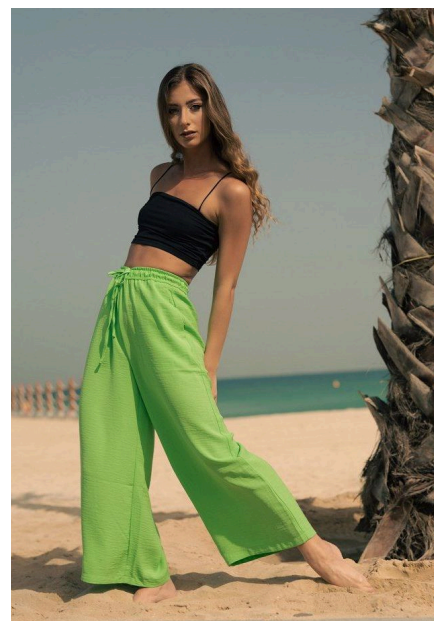

EMODELS

SINCE 2010

Giovanna A

EMODELS

SINCE 2010

Fortune Executive - office 2101 Cluster T - Jumeirah Lake Towers - Dubai - UAE

height 170cm | 5'7" bust 76cm | 30" waist 65cm | 25.5" hips 78cm | 30.5" eyes color Green hair color Brown