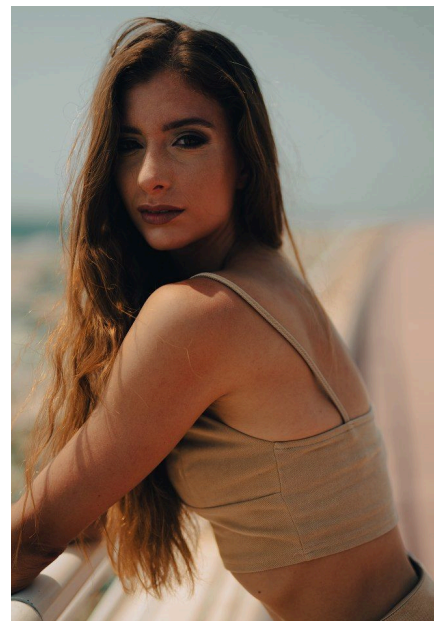

EMODELS

SINCE 2010

Giovanna A

EMODELS

SINCE 2010

Fortune Executive - office 2101 Cluster T - Jumeirah Lake Towers - Dubai - UAE

height 170cm | 5'7" bust 76cm | 30" waist 65cm | 25.5" hips 78cm | 30.5" eyes color Green hair color Brown