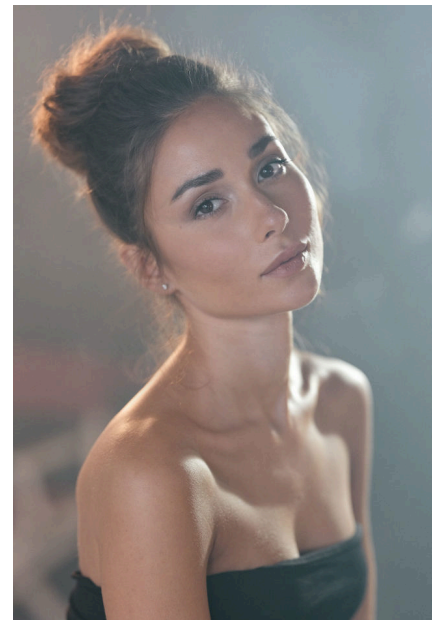

EMODELS

SINCE 2010

Gloria G

EMODELS

SINCE 2010

Fortune Executive - office 2101 Cluster T - Jumeirah Lake Towers - Dubai - UAE

height 172cm | 5'7.5" bust 80cm | 31.5" waist 60cm | 23.5" hips 95cm | 37.5" eyes color Brown hair color Brown