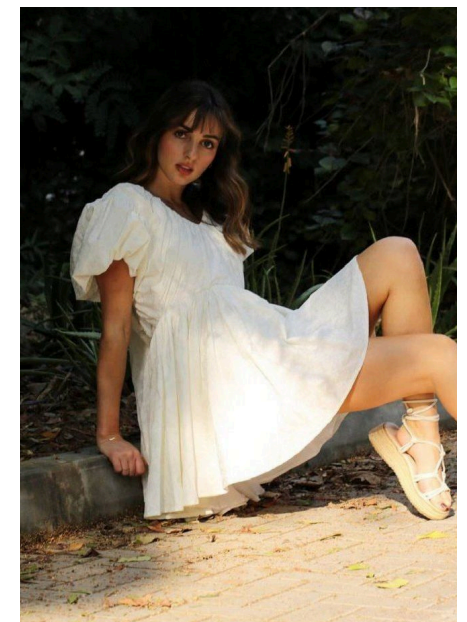

# EMODELS

SINCE 2010

Fortune Executive - office 2101 Cluster T - Jumeirah Lake Towers - Dubai - UAE

height 167cm | 5'5.5" bust 76cm | 30" waist 57cm | 22.5" hips 90cm | 35.5" eyes color Brown hair color Brown