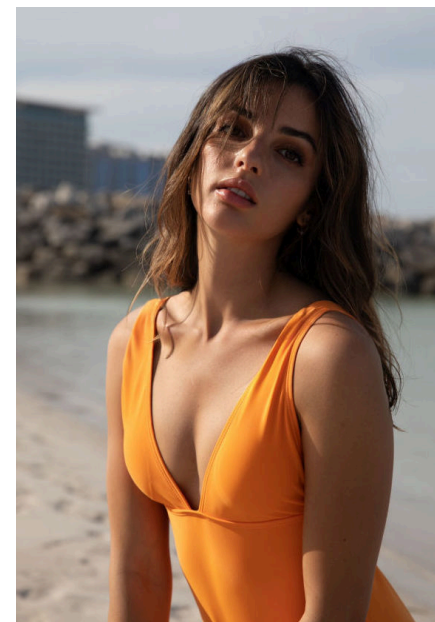

# EMODELS

SINCE 2010

Fortune Executive - office 2101 Cluster T - Jumeirah Lake Towers - Dubai - UAE

height 167cm | 5'5.5" bust 76cm | 30" waist 57cm | 22.5" hips 90cm | 35.5" eyes color Brown hair color Brown