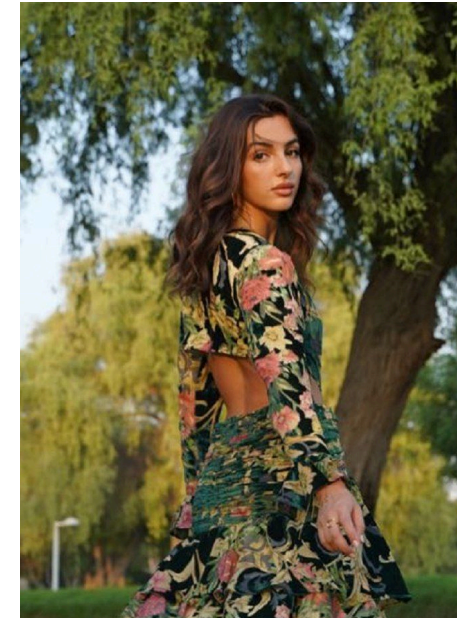

# EMODELS

SINCE 2010

Fortune Executive - office 2101 Cluster T - Jumeirah Lake Towers - Dubai - UAE

height 167cm | 5'5.5" bust 76cm | 30" waist 57cm | 22.5" hips 90cm | 35.5" eyes color Brown hair color Brown