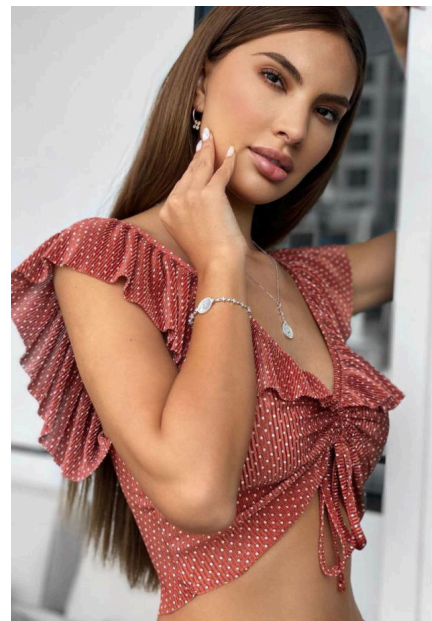

EMODELS

SINCE 2010

Jazmin D

EMODELS

SINCE 2010

Fortune Executive - office 2101 Cluster T - Jumeirah Lake Towers - Dubai - UAE

height178cm | 5'10" bust82cm | 32.5" waist60cm | 23.5" hips89cm | 35" eyes colorBrown hair colorBlack