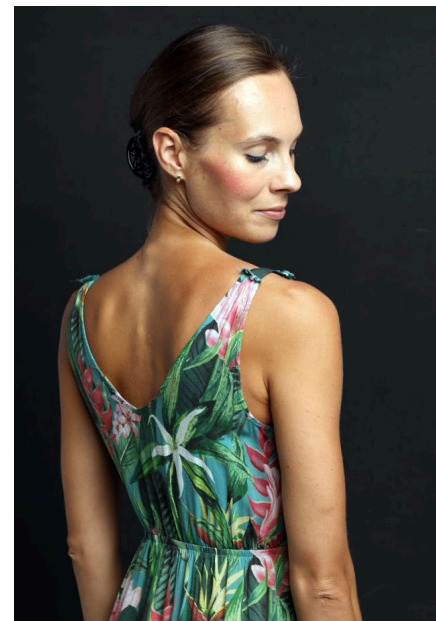

# EMODELS

SINCE 2010

Fortune Executive - office 2101 Cluster T - Jumeirah Lake Towers - Dubai - UAE

height 174cm | 5'8.5" bust 100cm | 39.5" waist 77cm | 30.5" hips 110cm | 43.5" eyes color Green/Grey hair color Brown