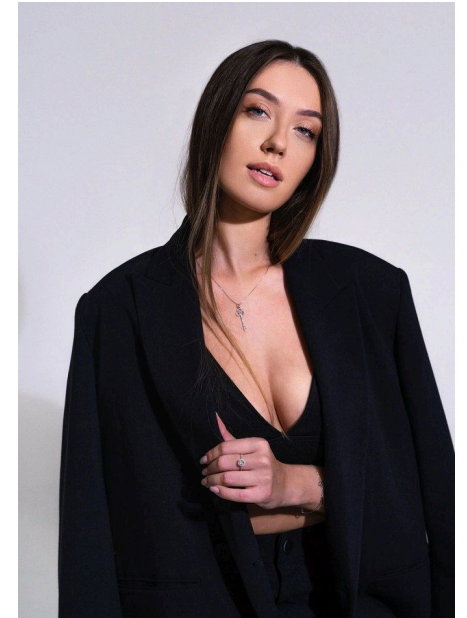

EMODELS

SINCE 2010

Kasia K

EMODELS

SINCE 2010

Fortune Executive - office 2101 Cluster T - Jumeirah Lake Towers - Dubai - UAE

height 176cm | 5'9.5" bust 92cm | 36" waist 72cm | 28.5"
eyes color Blue/Green hair color Brown