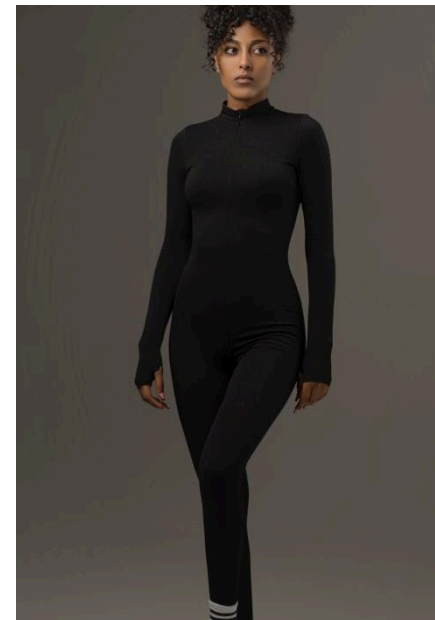

EMODELS

SINCE 2010

Mekdes H

EMODELS

SINCE 2010

Fortune Executive - office 2101 Cluster T - Jumeirah Lake Towers - Dubai - UAE

height170cm | 5'7" bust76cm | 30" waist58cm | 23" hips89cm | 35" eyes colorBrown hair colorBlack