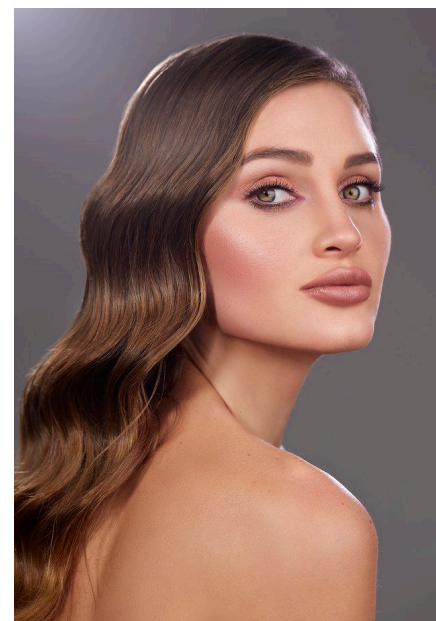

EMODELS

SINCE 2010

Yulia M

EMODELS

SINCE 2010

Fortune Executive - office 2101 Cluster T - Jumeirah Lake Towers - Dubai - UAE

height175cm | 5'9" bust81cm | 32" waist63cm | 25" hips88cm | 34.5"
eyes colorGreen hair colorBlonde