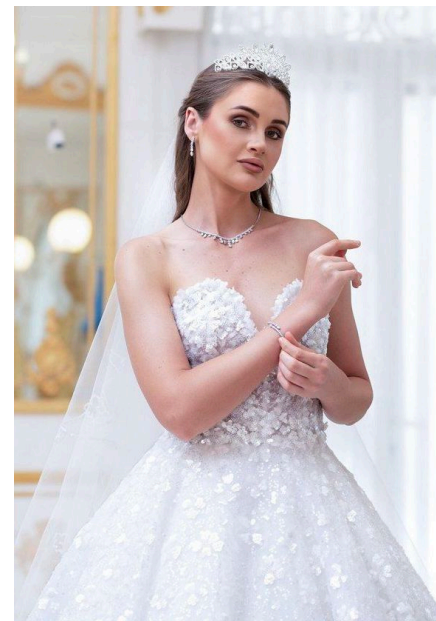

EMODELS

SINCE 2010

Yulia M

EMODELS

SINCE 2010

Fortune Executive - office 2101 Cluster T - Jumeirah Lake Towers - Dubai - UAE

height175cm | 5'9" bust81cm | 32" waist63cm | 25" hips88cm | 34.5"
eyes colorGreen hair colorBlonde