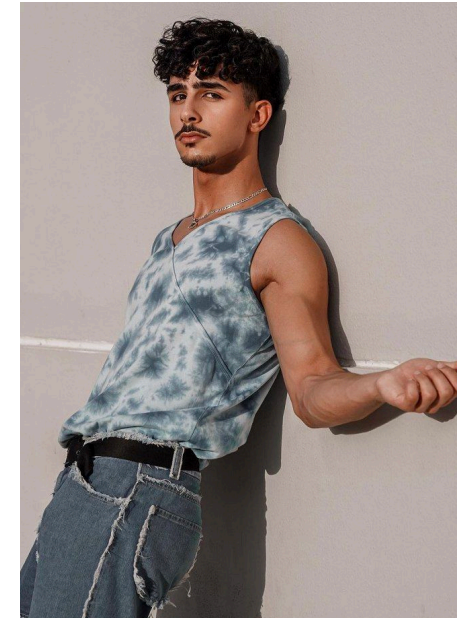

EMODELS

SINCE 2010

Amjad A

EMODELS

SINCE 2010

Fortune Executive - office 2101 Cluster T - Jumeirah Lake Towers - Dubai - UAE

height 184cm | 6'0.5" chest 96cm | 38" waist 76cm | 30" hips 92cm | 36"
eyes color Brown hair color Black