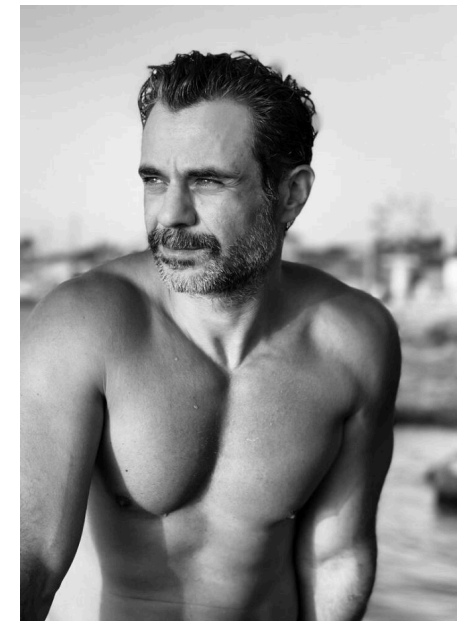

# EMODELS

SINCE 2010

Fortune Executive - office 2101 Cluster T - Jumeirah Lake Towers - Dubai - UAE

height 177cm | 5'9.5" eyes color Green hair color Brown