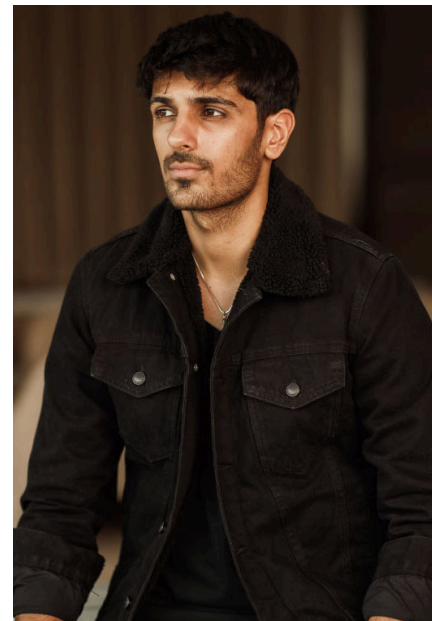

# EMODELS

SINCE 2010

Fortune Executive - office 2101 Cluster T - Jumeirah Lake Towers - Dubai - UAE

height 182cm | 5'11.5" chest 92cm | 36" waist 79cm | 31" eyes color Brown hair color Black