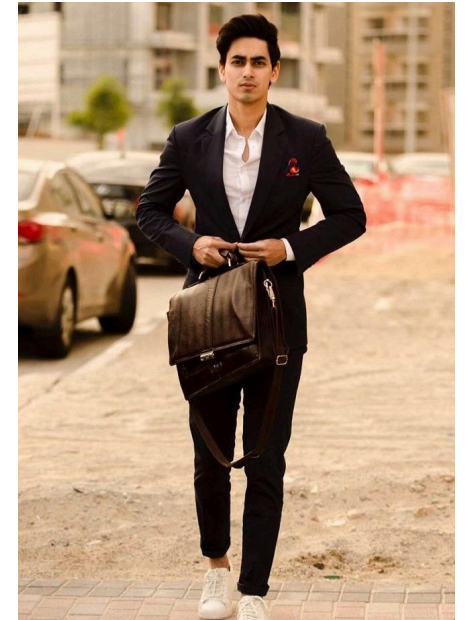

EMODELS

SINCE 2010

Nikhil C

EMODELS

SINCE 2010

Fortune Executive - office 2101 Cluster T - Jumeirah Lake Towers - Dubai - UAE

height 178cm | 5'10" chest 91cm | 36" waist 74cm | 29" eyes color Brown
hair color Black