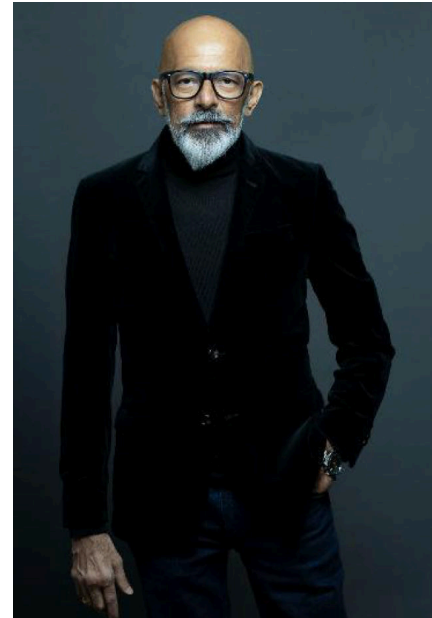

# EMODELS

SINCE 2010

Fortune Executive - office 2101 Cluster T - Jumeirah Lake Towers - Dubai - UAE

height 178cm | 5'10" chest 88cm | 34.5" waist 83cm | 32.5" eyes color Brown hair color Bald