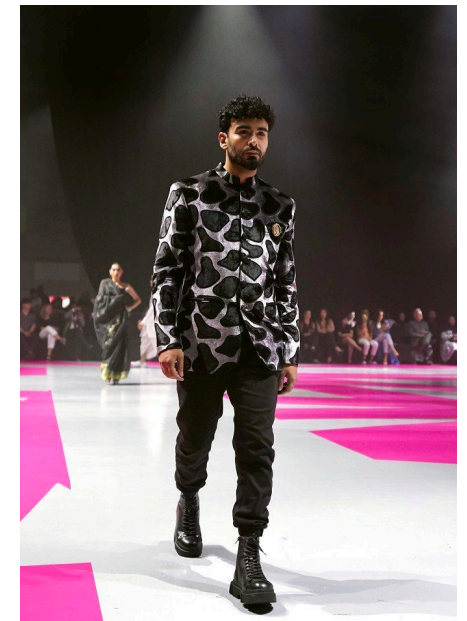

# EMODELS

SINCE 2010

Fortune Executive - office 2101 Cluster T - Jumeirah Lake Towers - Dubai - UAE

height 180cm | 5'11" chest 95cm | 37.5" waist 78cm | 30.5"  
eyes color Brown hair color Black