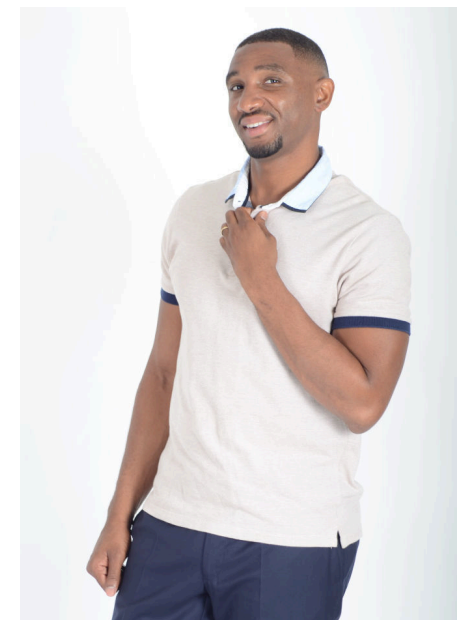

# EMODELS

SINCE 2010

Tyrell H

# EMODELS

SINCE 2010

Fortune Executive - office 2101 Cluster T - Jumeirah Lake Towers - Dubai - UAE

height 180cm | 5'11" chest 79cm | 31" waist 82cm | 32.5"  
eyes color Brown hair color Black