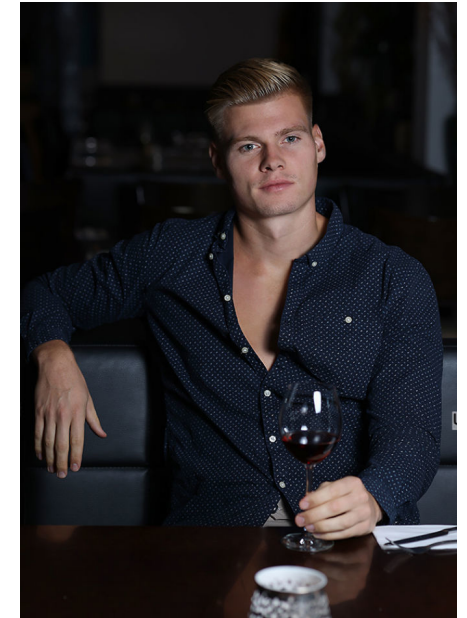

# EMODELS

SINCE 2010

Fortune Executive - office 2101 Cluster T - Jumeirah Lake Towers - Dubai - UAE

height 187cm | 6'1.5" chest 102cm | 40" waist 85cm | 33.5"  
eyes color Blue hair color Blonde