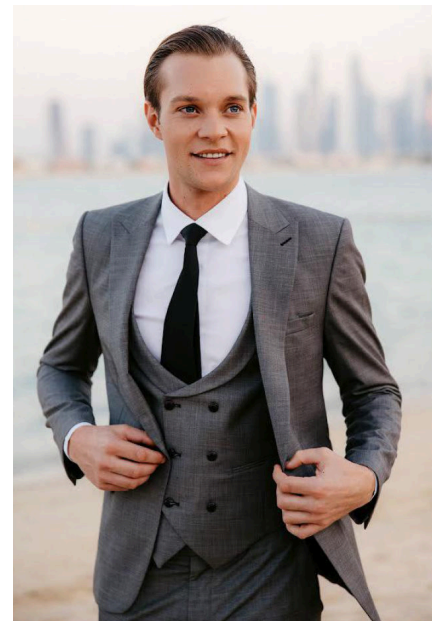

EMODELS

SINCE 2010

Thibaud D

EMODELS

SINCE 2010

Fortune Executive - office 2101 Cluster T - Jumeirah Lake Towers - Dubai - UAE

height180cm | 5'11" chest99cm | 39" waist83cm | 32.5" eyes colorBlue
hair colorBlonde