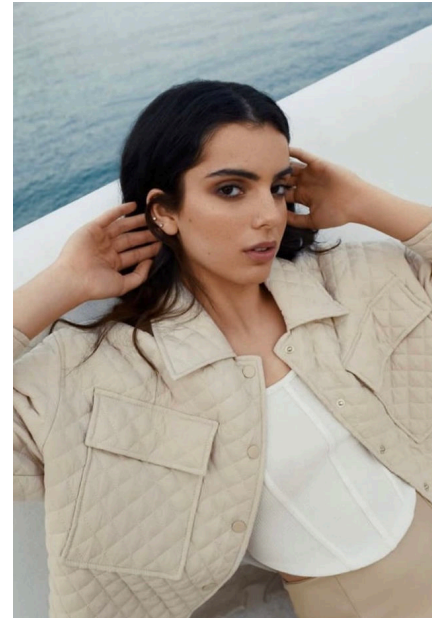

EMODELS

SINCE 2010

Elena R

EMODELS

SINCE 2010

Fortune Executive - office 2101 Cluster T - Jumeirah Lake Towers - Dubai - UAE

height 175cm | 5'9" bust 84cm | 33" waist 62cm | 24.5" hips 90cm | 35.5" eyes color Brown hair color Brown