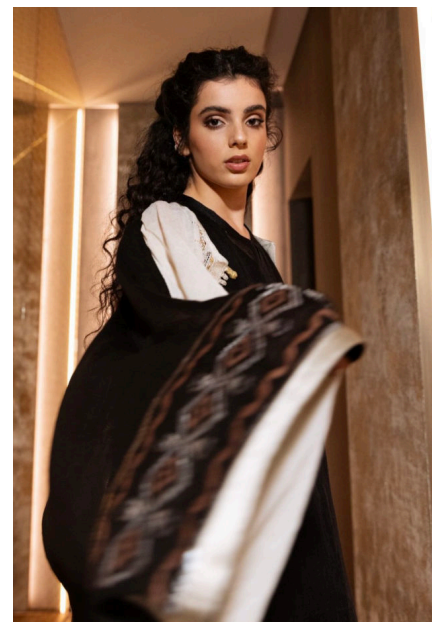

EMODELS

SINCE 2010

Elena R

EMODELS

SINCE 2010

Fortune Executive - office 2101 Cluster T - Jumeirah Lake Towers - Dubai - UAE

height 175cm | 5'9" bust 84cm | 33" waist 62cm | 24.5" hips 90cm | 35.5" eyes color Brown hair color Brown