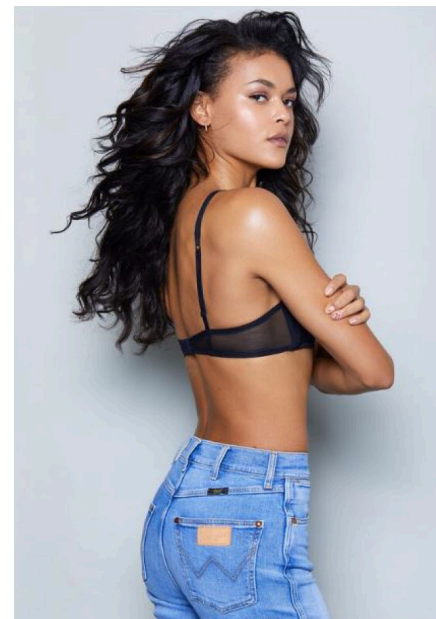

EMODELS

SINCE 2010

Carmen B

EMODELS

SINCE 2010

Fortune Executive - office 2101 Cluster T - Jumeirah Lake Towers - Dubai - UAE

height180cm | 5'11" bust85cm | 33.5" waist65cm | 25.5" hips90cm | 35.5" eyes colorBrown hair colorBrown