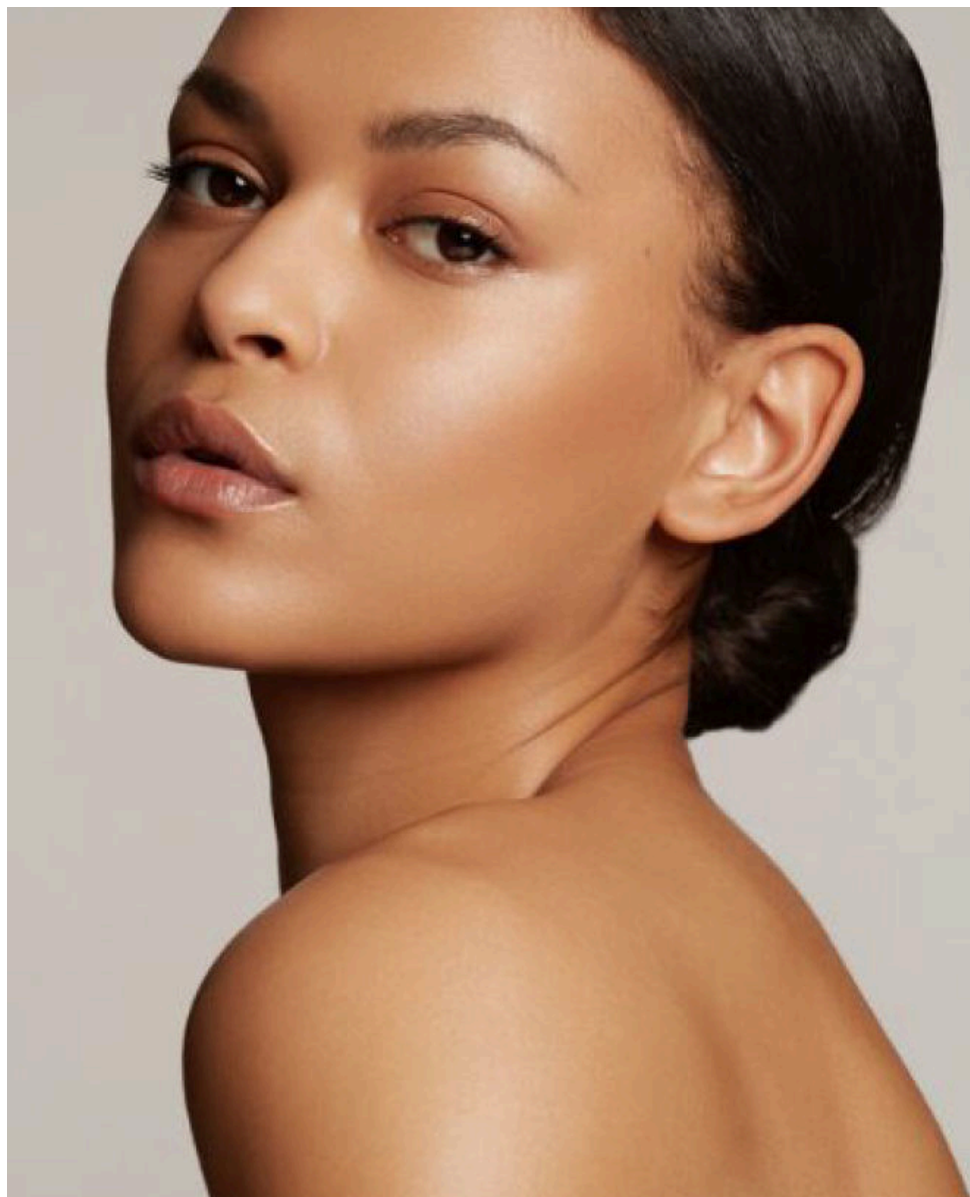

EMODELS

SINCE 2010

Carmen B

EMODELS

SINCE 2010

Fortune Executive - office 2101 Cluster T - Jumeirah Lake Towers - Dubai - UAE

height180cm | 5'11" bust85cm | 33.5" waist65cm | 25.5" hips90cm | 35.5" eyes colorBrown hair colorBrown