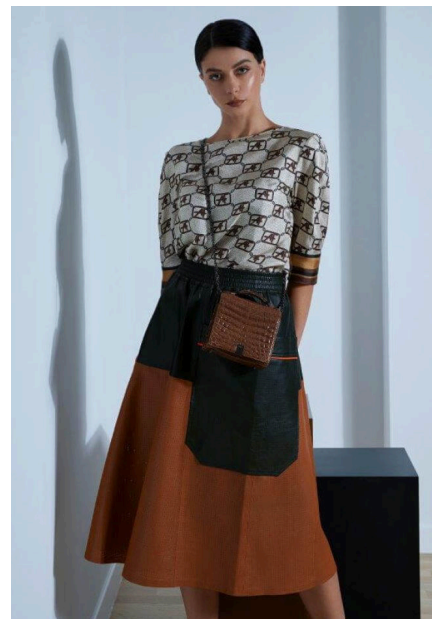

EMODELS

SINCE 2010

Anita D

EMODELS

SINCE 2010

Fortune Executive - office 2101 Cluster T - Jumeirah Lake Towers - Dubai - UAE

height180cm | 5'11" bust89cm | 35" waist64cm | 25" hips94cm | 37"
eyes colorHazel hair colorBrown