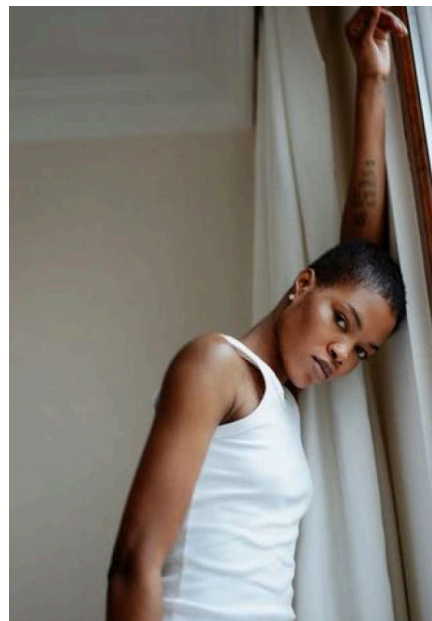

EMODELS

SINCE 2010

ABBY

EMODELS

SINCE 2010

Fortune Executive - office 2101 Cluster T - Jumeirah Lake Towers - Dubai - UAE

height 178cm | 5'10" bust 84cm | 33" waist 61cm | 24" hips 88cm | 34.5"
eyes color Brown hair color Black