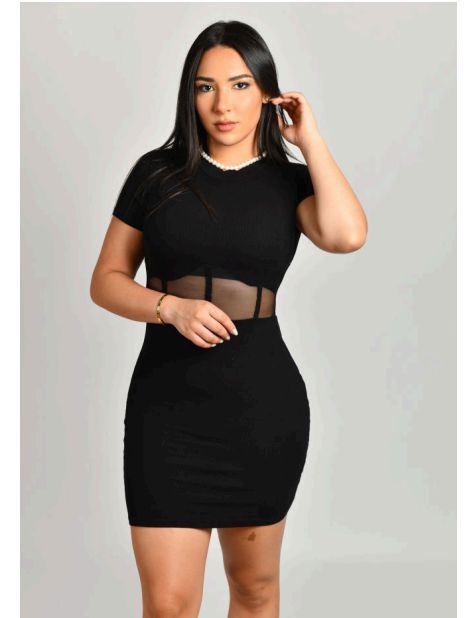

# EMODELS

SINCE 2010

Beatris V

# EMODELS

SINCE 2010

Fortune Executive - office 2101 Cluster T - Jumeirah Lake Towers - Dubai - UAE

height 169cm | 5'6.5" bust 99cm | 39" waist 71cm | 28" hips 99cm | 39" eyes color Brown hair color Brown