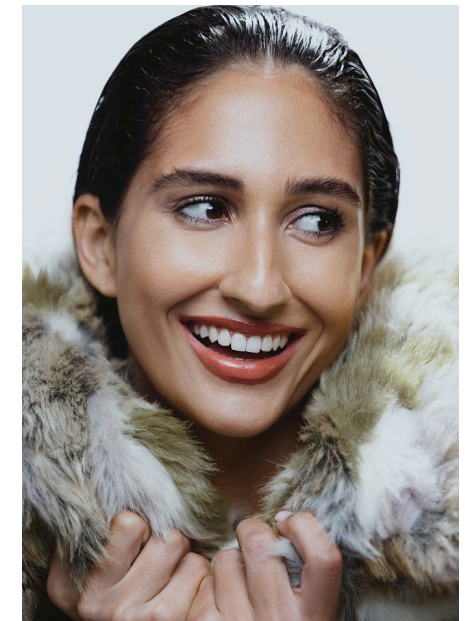

EMODELS

SINCE 2010

Avae J

EMODELS

SINCE 2010

Fortune Executive - office 2101 Cluster T - Jumeirah Lake Towers - Dubai - UAE

height 181cm | 5'11.5" bust 89cm | 35" waist 66cm | 26" hips 89cm | 35" eyes color Brown hair color Dark Brown