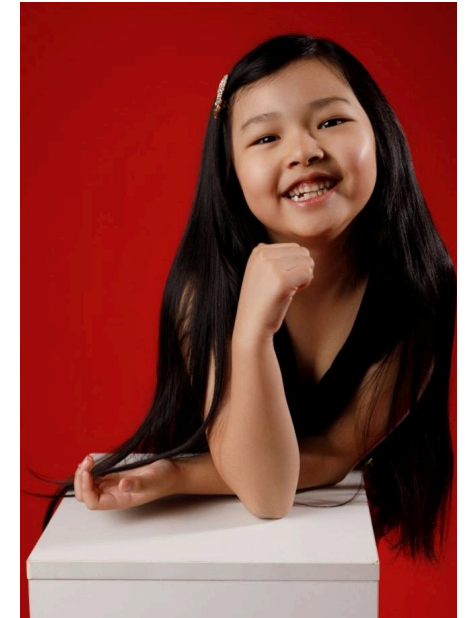

EMODELS

SINCE 2010

Victoria H

EMODELS

SINCE 2010

Fortune Executive - office 2101 Cluster T - Jumeirah Lake Towers - Dubai - UAE

height124cm | 4'1" eyes colorBrown hair colorBlack