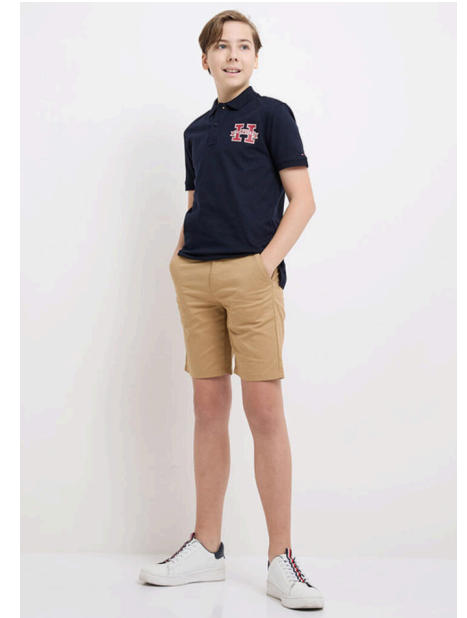

EMODELS

SINCE 2010

Don N

EMODELS

SINCE 2010

Fortune Executive - office 2101 Cluster T - Jumeirah Lake Towers - Dubai - UAE

height166cm | 5'5.5" chest64cm | 25" eyes colorBlue hair colorBlonde