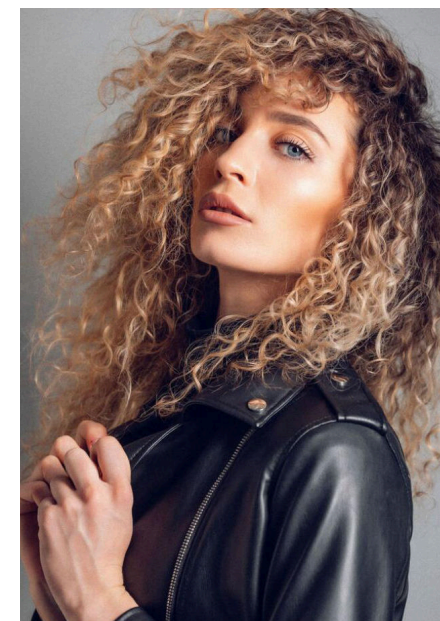

EMODELS

SINCE 2010

Gabriela S

EMODELS

SINCE 2010

Fortune Executive - office 2101 Cluster T - Jumeirah Lake Towers - Dubai - UAE

height 181cm | 5'11.5" bust 86cm | 34" waist 61cm | 24" hips 91cm | 36" eyes color Blue hair color Blonde