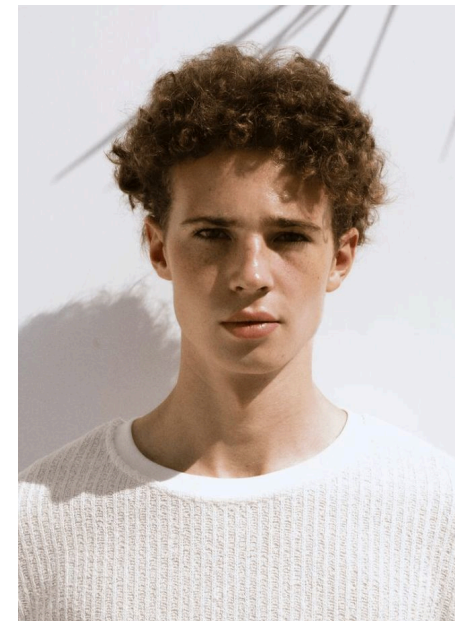

EMODELS

SINCE 2010

Daniel N

EMODELS

SINCE 2010

Fortune Executive - office 2101 Cluster T - Jumeirah Lake Towers - Dubai - UAE

height 181cm | 5'11.5" chest 86cm | 34" waist 79cm | 31" hips 88cm | 34.5" eyes color Green hair color Brown