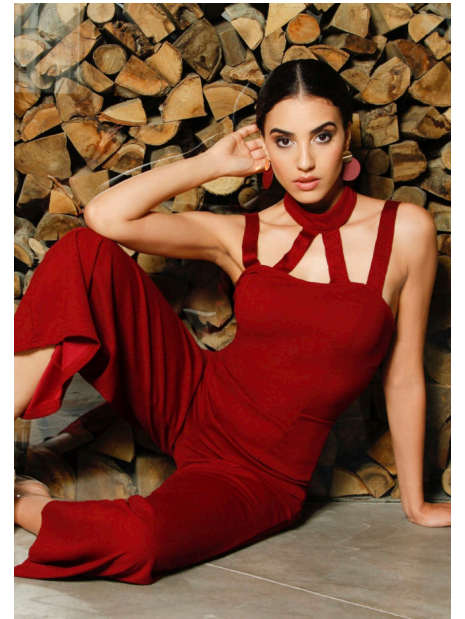

EMODELS

SINCE 2010

Nadya N

EMODELS

SINCE 2010

Fortune Executive - office 2101 Cluster T - Jumeirah Lake Towers - Dubai - UAE

height 174cm | 5'8.5" bust 84cm | 33" waist 63cm | 25" hips 91cm | 36"
eyes color Brown hair color Brown