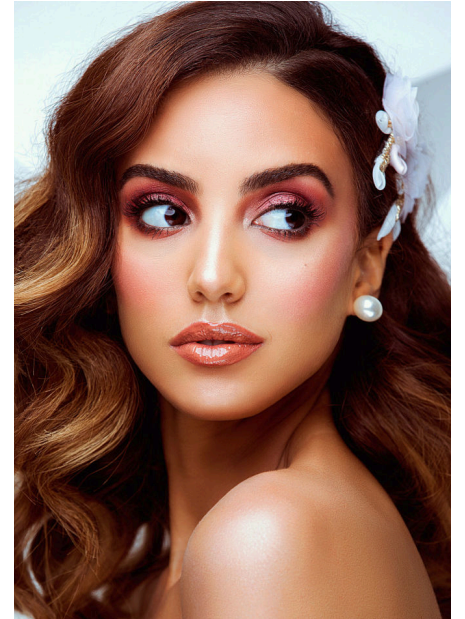

EMODELS

SINCE 2010

Nadya N

EMODELS

SINCE 2010

Fortune Executive - office 2101 Cluster T - Jumeirah Lake Towers - Dubai - UAE

height 174cm | 5'8.5" bust 84cm | 33" waist 63cm | 25" hips 91cm | 36"
eyes color Brown hair color Brown