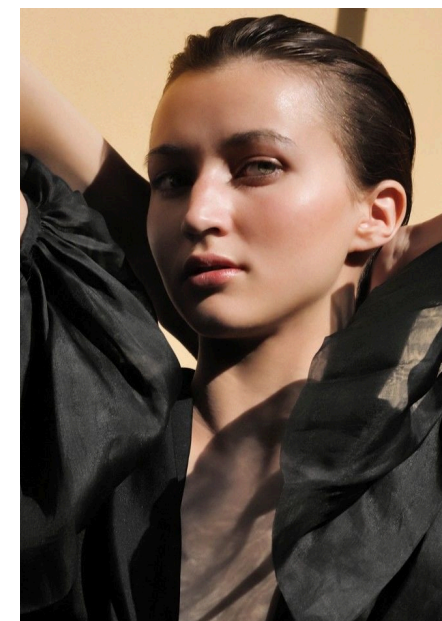

# EMODELS

SINCE 2010

Fortune Executive - office 2101 Cluster T - Jumeirah Lake Towers - Dubai - UAE

height180cm | 5'11" bust86cm | 34" waist62cm | 24.5" hips90cm | 35.5" eyes colorGreen hair colorBrown