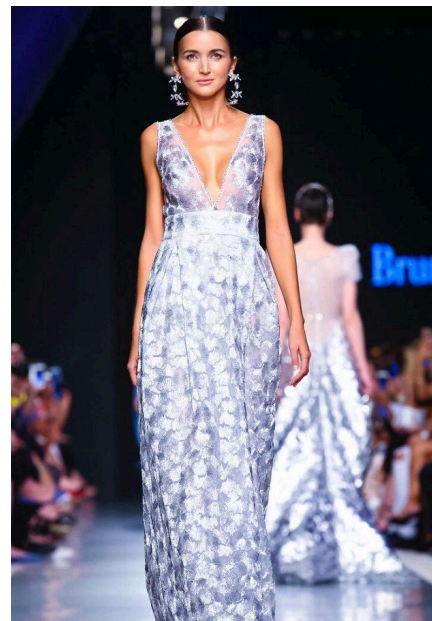

# EMODELS

SINCE 2010

Nargiza M

# EMODELS

SINCE 2010

Fortune Executive - office 2101 Cluster T - Jumeirah Lake Towers - Dubai - UAE

height180cm | 5'11" bust86cm | 34" waist62cm | 24.5" hips90cm | 35.5" eyes colorGreen hair colorBrown