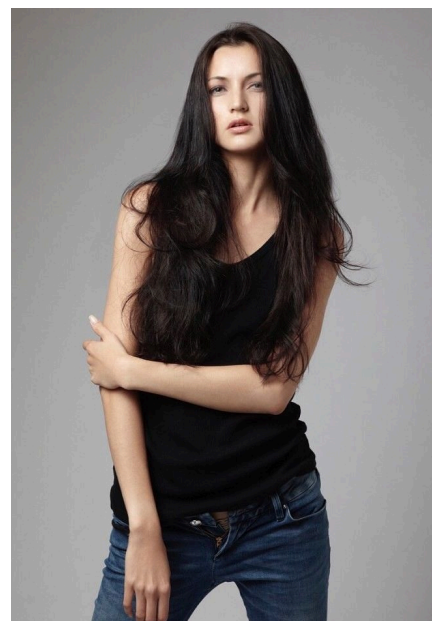

# EMODELS

SINCE 2010

Fortune Executive - office 2101 Cluster T - Jumeirah Lake Towers - Dubai - UAE

height180cm | 5'11" bust86cm | 34" waist62cm | 24.5" hips90cm | 35.5" eyes colorGreen hair colorBrown