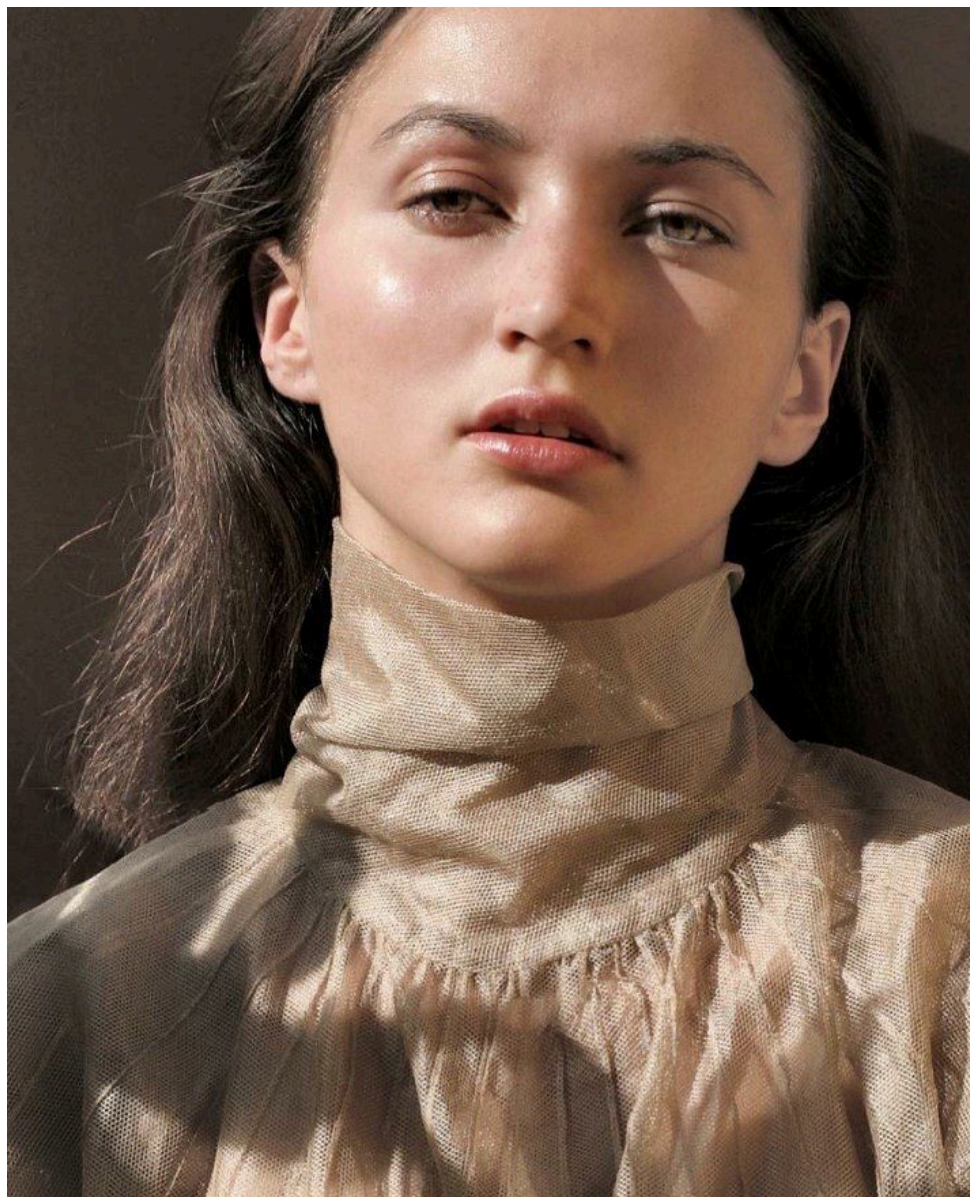

EMODELS

SINCE 2010

Nargiza M