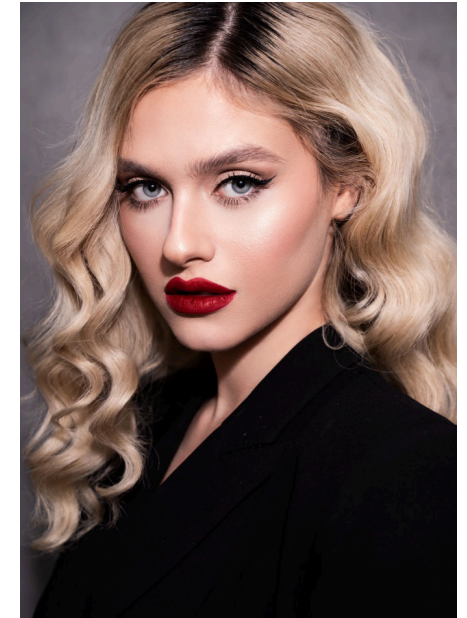

EMODELS

SINCE 2010

Niloofar L

EMODELS

SINCE 2010

Fortune Executive - office 2101 Cluster T - Jumeirah Lake Towers - Dubai - UAE

height 172cm | 5'7.5" bust 84cm | 33" waist 63cm | 25" hips 90cm | 35.5" eyes color Green hair color Blonde