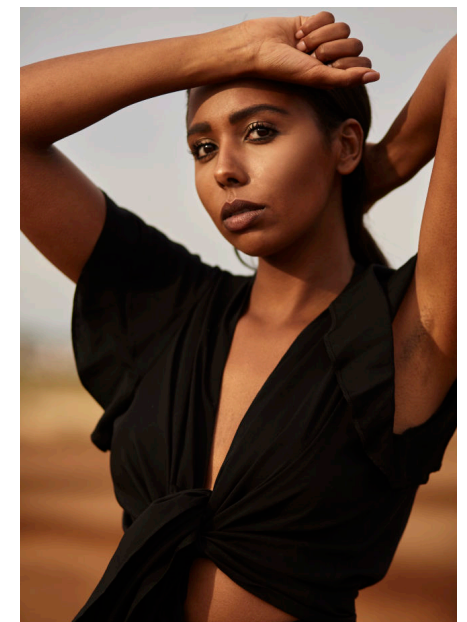

EMODELS

SINCE 2010

Ruhama N

EMODELS

SINCE 2010

Fortune Executive - office 2101 Cluster T - Jumeirah Lake Towers - Dubai - UAE

height180cm | 5'11" bust84cm | 33" waist67cm | 26.5" hips95cm | 37.5" eyes colorBrown hair colorBlack