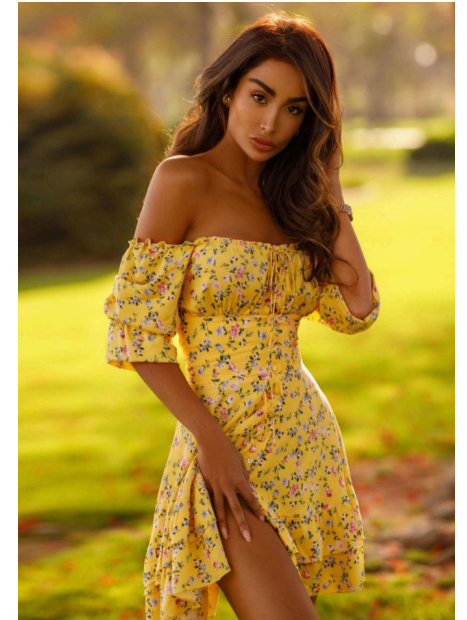

# EMODELS

SINCE 2010

Fortune Executive - office 2101 Cluster T - Jumeirah Lake Towers - Dubai - UAE

height178cm | 5'10" bust86cm | 34" waist65cm | 25.5" hips83cm | 32.5"  
eyes colorBrown hair colorBlack