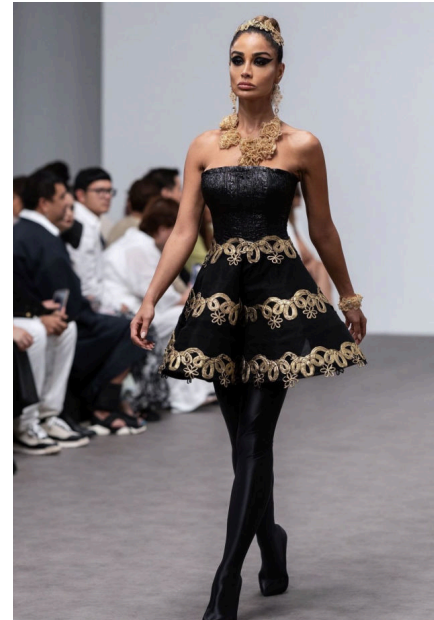

# EMODELS

SINCE 2010

Sara N

# EMODELS

SINCE 2010

Fortune Executive - office 2101 Cluster T - Jumeirah Lake Towers - Dubai - UAE

height178cm | 5'10" bust86cm | 34" waist65cm | 25.5" hips83cm | 32.5"  
eyes colorBrown hair colorBlack