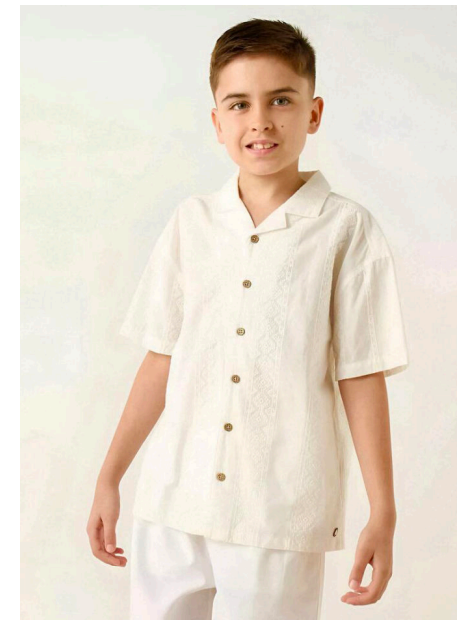

# EMODELS

SINCE 2010

Sebastian S

# EMODELS

SINCE 2010

Fortune Executive - office 2101 Cluster T - Jumeirah Lake Towers - Dubai - UAE

height142cm | 4'8" eyes colorGreen/Grey hair colorDark Brown